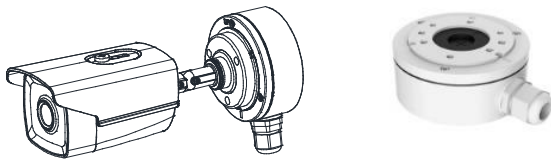

DS-2CE16D8T-IT1F 2 MP Ultra-Low Light Bullet Camera

Key Features

- 2 MP high performance CMOS
- Ultra-low light
- 1920 × 1080 resolution
- 2.8 mm, 3.6 mm, 6 mm fixed focal lens
- 130 dB true WDR, 3D DNR
- EXIR 2.0, smart IR, up to 30 m IR distance
- 4 in 1 video output (switchable TVI/AHD/CVI/CVBS)
- IP67
- Up the coax (HIKVISION-C)

Specification

Camera	
Image Sensor	2.0 megapixel progressive scan CMOS
Signal System	PAL/NTSC
Resolution	1920 (H) × 1080 (V)
Frame Rate	PAL: 1080p@25fps NTSC: 1080p@30fps
Min. Illumination	Color: 0.003 Lux @ (F1.2, AGC ON), 0 Lux with IR
Shutter Time	PAL: 1/25 s to 1/50, 000 s NTSC: 1/30 s to 1/50, 000 s
Lens	2.8 mm, 3.6 mm, 6 mm fixed lens
Horizontal Field of View	104° (2.8 mm), 79.1° (3.6 mm), 50.2° (6 mm)
Lens Mount	M12
Day & Night	IR cut filter
WDR (Wide Dynamic Range)	≥ 130 dB
Angle Adjustment	Pan: 0° to 360°, Tilt: 0° to 180°, Rotate: 0° to 360°
Menu	
Image Mode	STD/HIGH-SAT
AGC	Support
Day/Night Mode	Auto/Color/BW (Black White)
White Balance	Auto/Manual
AE (Auto Exposure) Mode	WDR/BLC/HLC/Global
Privacy Mask	4 programmable privacy masks
Motion Detection	4 programmable motion areas
NR (Noise Reduction)	3D/2D
Language	English
Functions	Brightness, Sharpness, Mirror, Smart IR, HLC
Interface	
Video Output	Switchable TVI/AHD/CVI/CVBS
General	
Operating Conditions	-40 °C to 60 °C (-40 °F to 140 °F), humidity: 90% or less (non-condensation)
Power Supply	12 VDC ±25%
Power Consumption	Max. 2.6 W
Ingress Protection	IP67
Material	Metal
IR Range	Up to 30 m
Communication	Up the coax, Protocol: HIKVISION-C (TVI output)
Dimensions	81.6 mm × 86.7 mm × 226 mm (3.2" × 3.4" × 8.9")
Weight	Approx. 560 g (1.23 lb.)

Order Models

DS-2CE16D8T-IT1F

Dimension

Accessory

DS-1280ZJ-XS Junction Box

Distributed by

HIKVISION

Headquarters