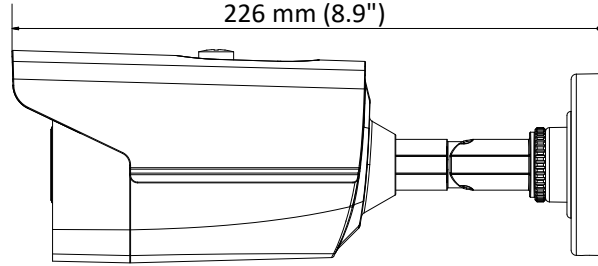

Order Models

DS-2CE16D8T-IT1F

Dimension