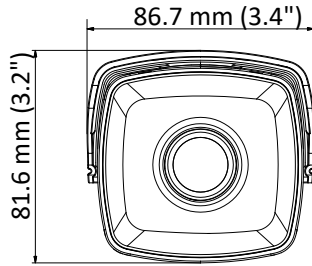

Order Models

DS-2CE16D8T-IT1F

Dimension