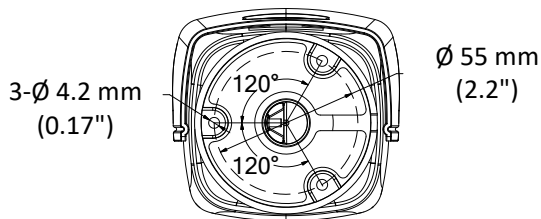

Order Models

DS-2CE16D8T-IT1F

Dimension